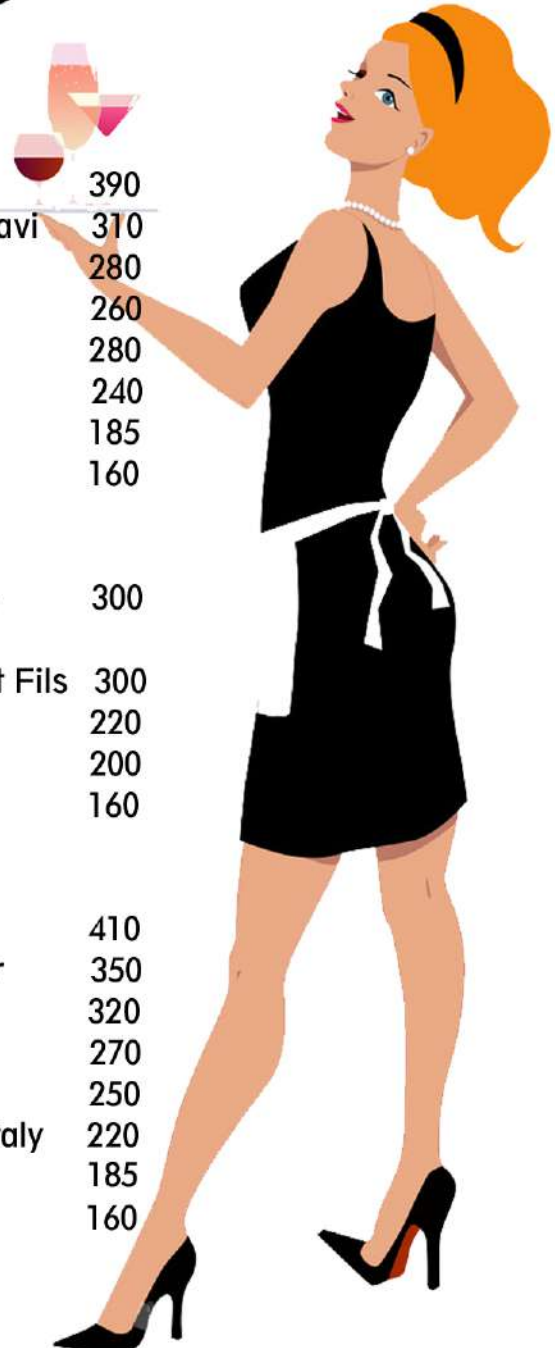

RED WINE BY BOTTLE

Cheval Noir, Grand Vin, Mähler-Bessei	410
Château Roc de Levraut, Bordeaux Supérieur	350
Wild Rock, Pinot Noir, New Zealand	320
Casilerodel Diablo Reserva Merlot	270
Shiraz, Nottage Hill, Hardys	250
Moncaro Marche Rosso "Terre Cortesi" IGT Italy	220
Pinotage / Shiraz, Kumala, South Africa	185
dB Family Selection Cabernet Merlot	160