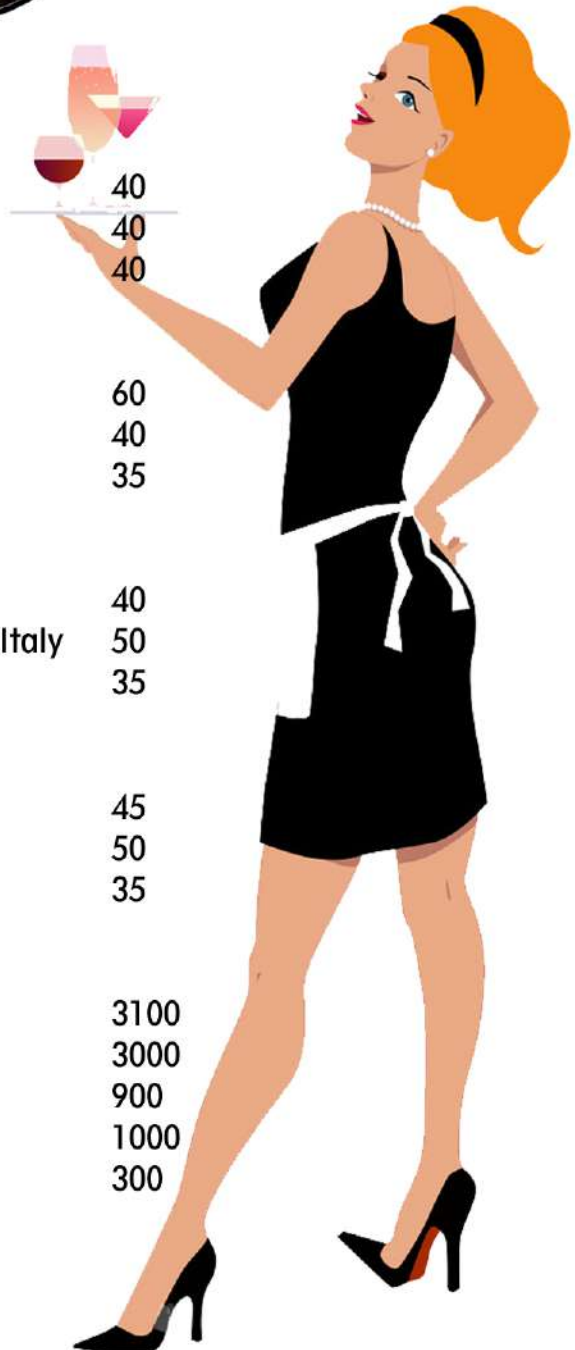

CHAMPAGNE

Dom Pérignon Blanc	3100
Krug Grande Cuvée	3000
Brut Imperial, Moët & Chandon	900
Brut Imperial Rose, Moët & Chandon	1000
De Bortoli Family Selection Sparkling	300