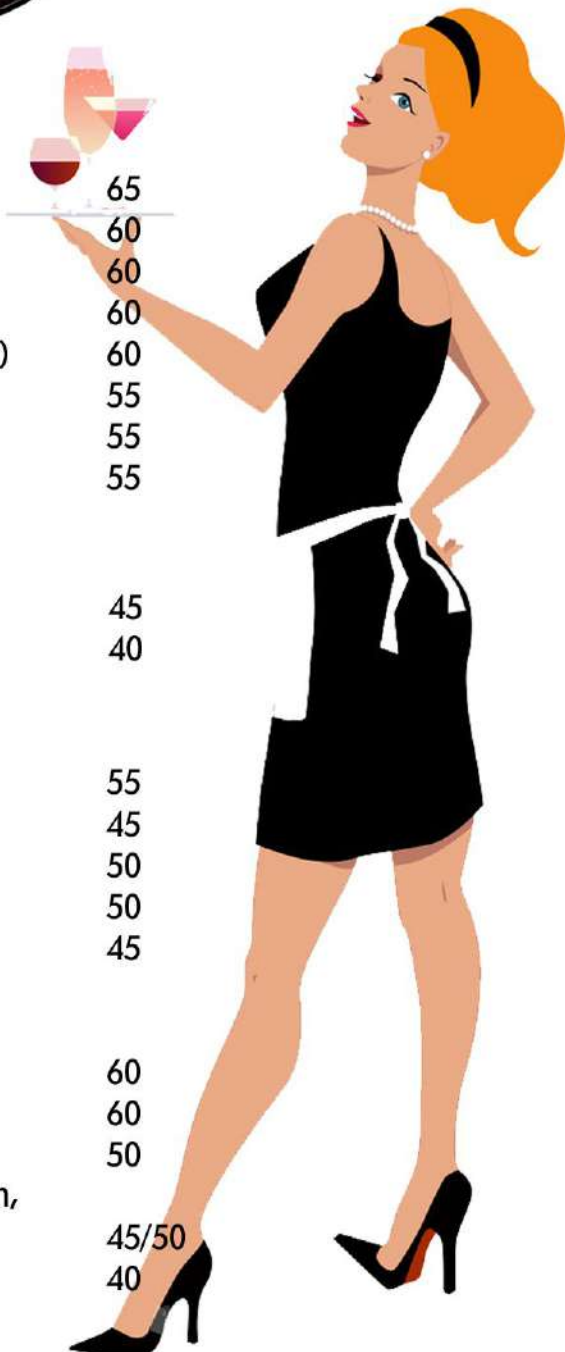

VODKA

Grey Goose	60
Belvedere	60
Ciroc	50
Absolut (Available Flavors: Mandarin, Citron, Raspberry, Vanilia)	45/50
Russian Standard (Gold)*	40