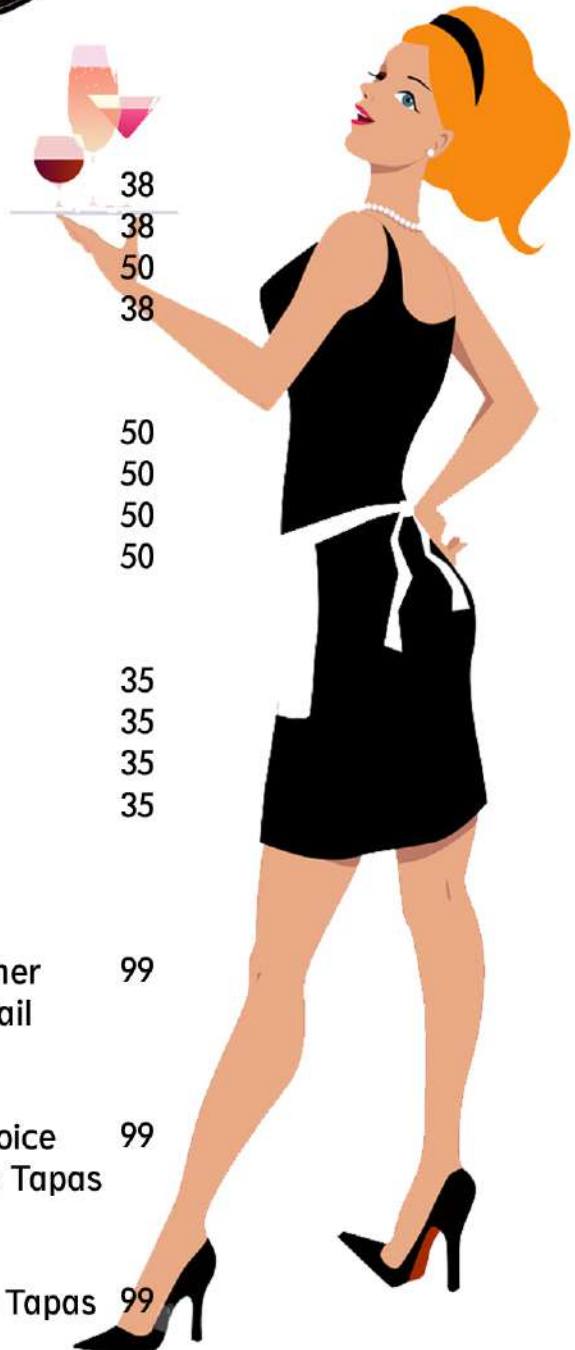

COCKTAIL MENU DRINKS "FOR TWO"

Choice of any bubblicious cocktail or any other spirit base cocktail and choice of any mocktail with House Tapas Platter	99
Choice of any one speciality cocktail and choice of any mocktail or soft beverage with House Tapas Platter	99
Choice of any two spirit cocktail with House Tapas	99